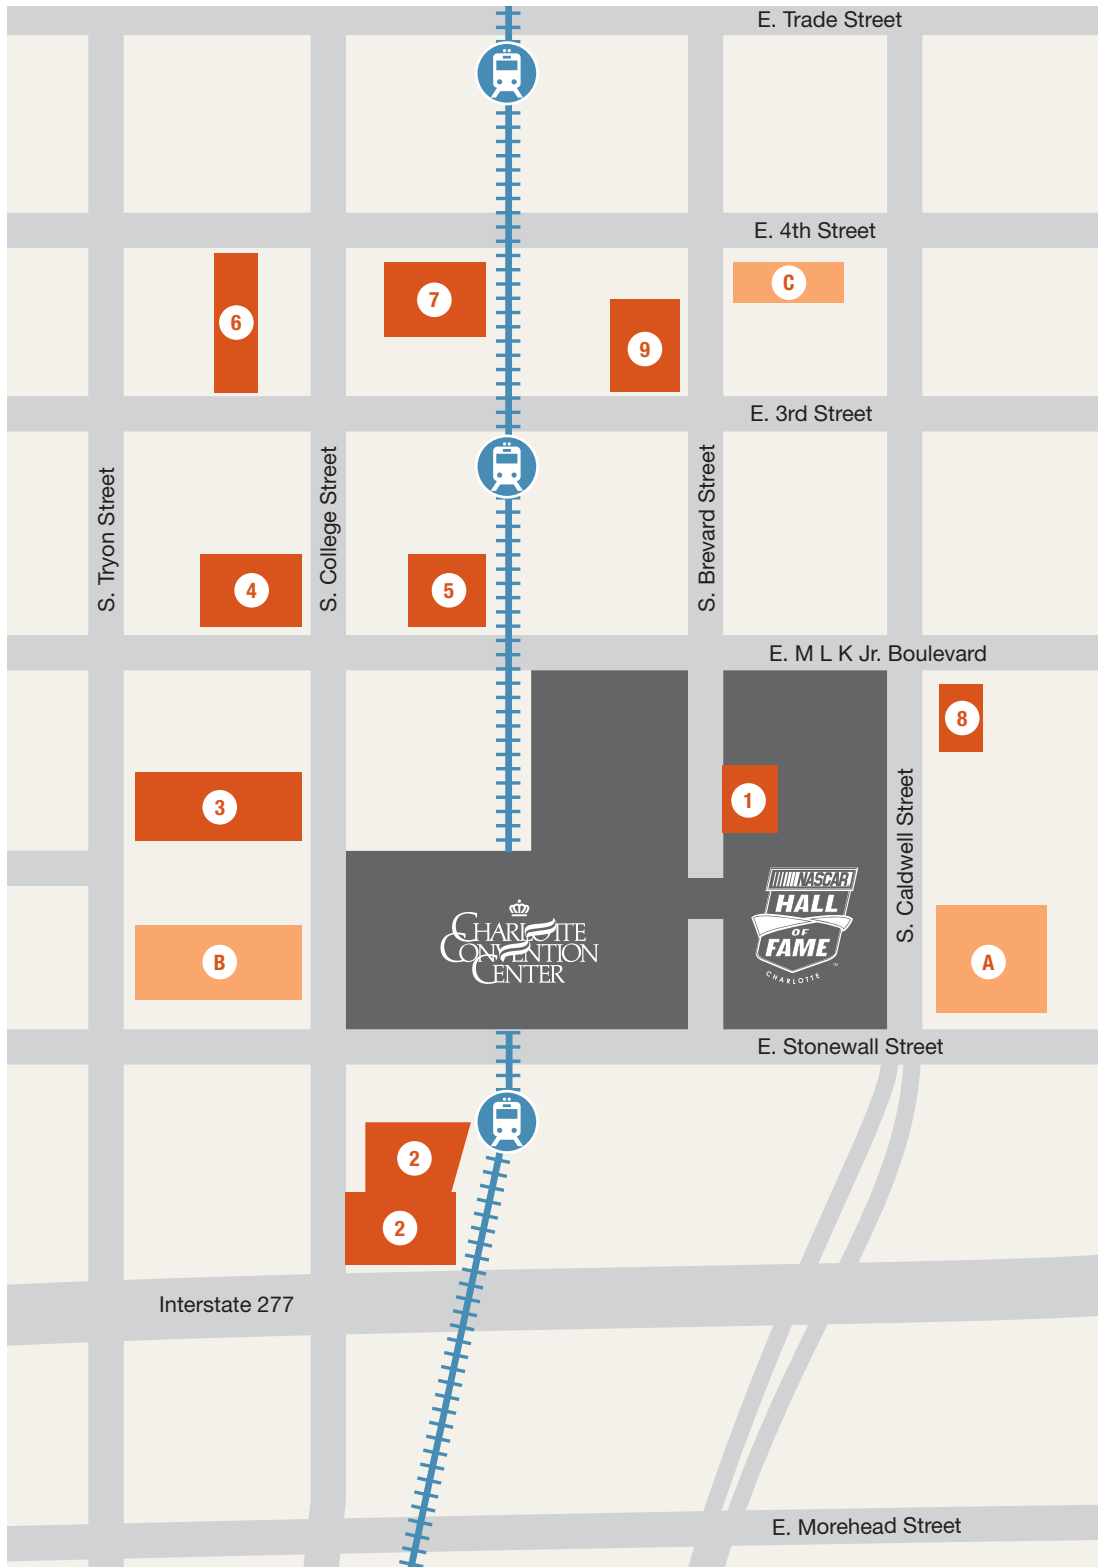

Charlotte Convention Center Parking

Parking Facilities

 Covered Parking  Flat Surface Parking

-  **1 NASCAR Hall of Fame**
401 S. Brevard St.
-  **A** 510 S. Caldwell St.
-  **2 The Westin Charlotte**
601 S. College St.
-  **B** 510 S. College St.
-  **3 The Green**
425 S. Tryon St.
-  **C** 418 E. 4th St.
-  **4 Two Wells Fargo Center**
175 E. Martin Luther King Jr. Blvd.
-  **5 One Wells Fargo Center**
200 E. Martin Luther King Blvd.
-  **6 BB&T Center**
200 S. College St.
-  **7 Charlotte Plaza**
200 E. 4th St.
-  **8 Hilton Garden Inn Charlotte Uptown/
Hampton Inn Charlotte Uptown**
508 E. Martin Luther King Jr. Blvd.
-  **9 AT&T Plaza**
300 S. Brevard St.

**Charlotte's
got a lot.**